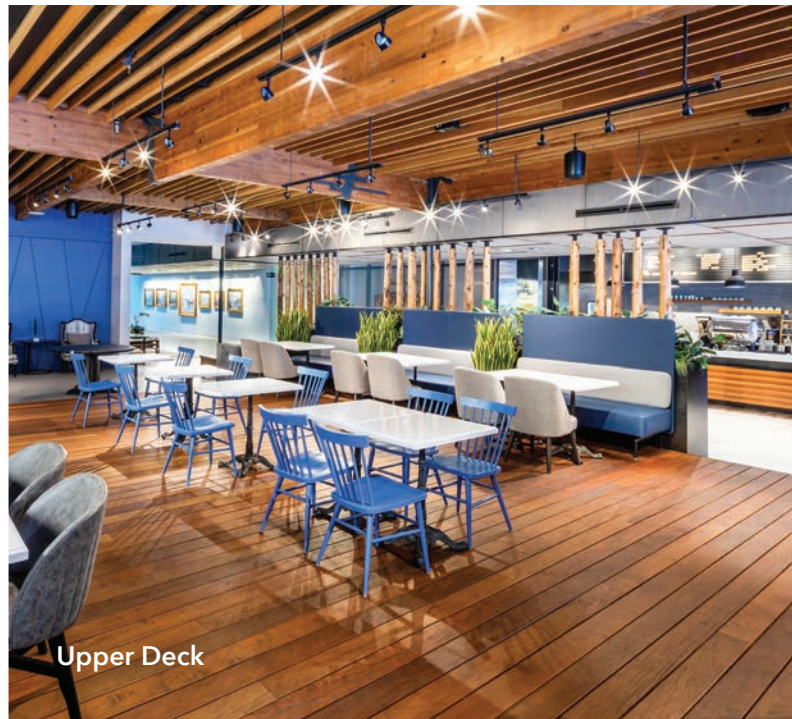

Experience the coastal-contemporary restaurant offering multiple spaces that may be rented for private functions, meetings and events. Nestled in the heart of Torrey Pines, Farmer & The Seahorse brings a casually sophisticated approach to farm-to-table dining leveraging local ingredients in re-imagined American classics.

farmerandtheseahorse.com

Farmer & The Seahorse

Dining Room

Vineyard Lawn

Upper Deck

Salon A

SCAN TO
EXPERIENCE
THE SPACE

CAMPUS POINT

by Alexandria

Campus Point by Alexandria offers numerous configurable private meeting and board rooms as well as dining rooms and indoor/outdoor event spaces.

Event Lawn	100 - 300 guests
Outside Patios	100 - 250 guests
Treehouse Foyer	150 guests
Salon A*	40 - 100 guests
Atrium	100 - 200 guests
Organic Garden	50 - 100 guests
Aquarium	50 guests
Salon B*	15 - 48 guests
Private Dining Room	20 guests
Treehouse	14 guests